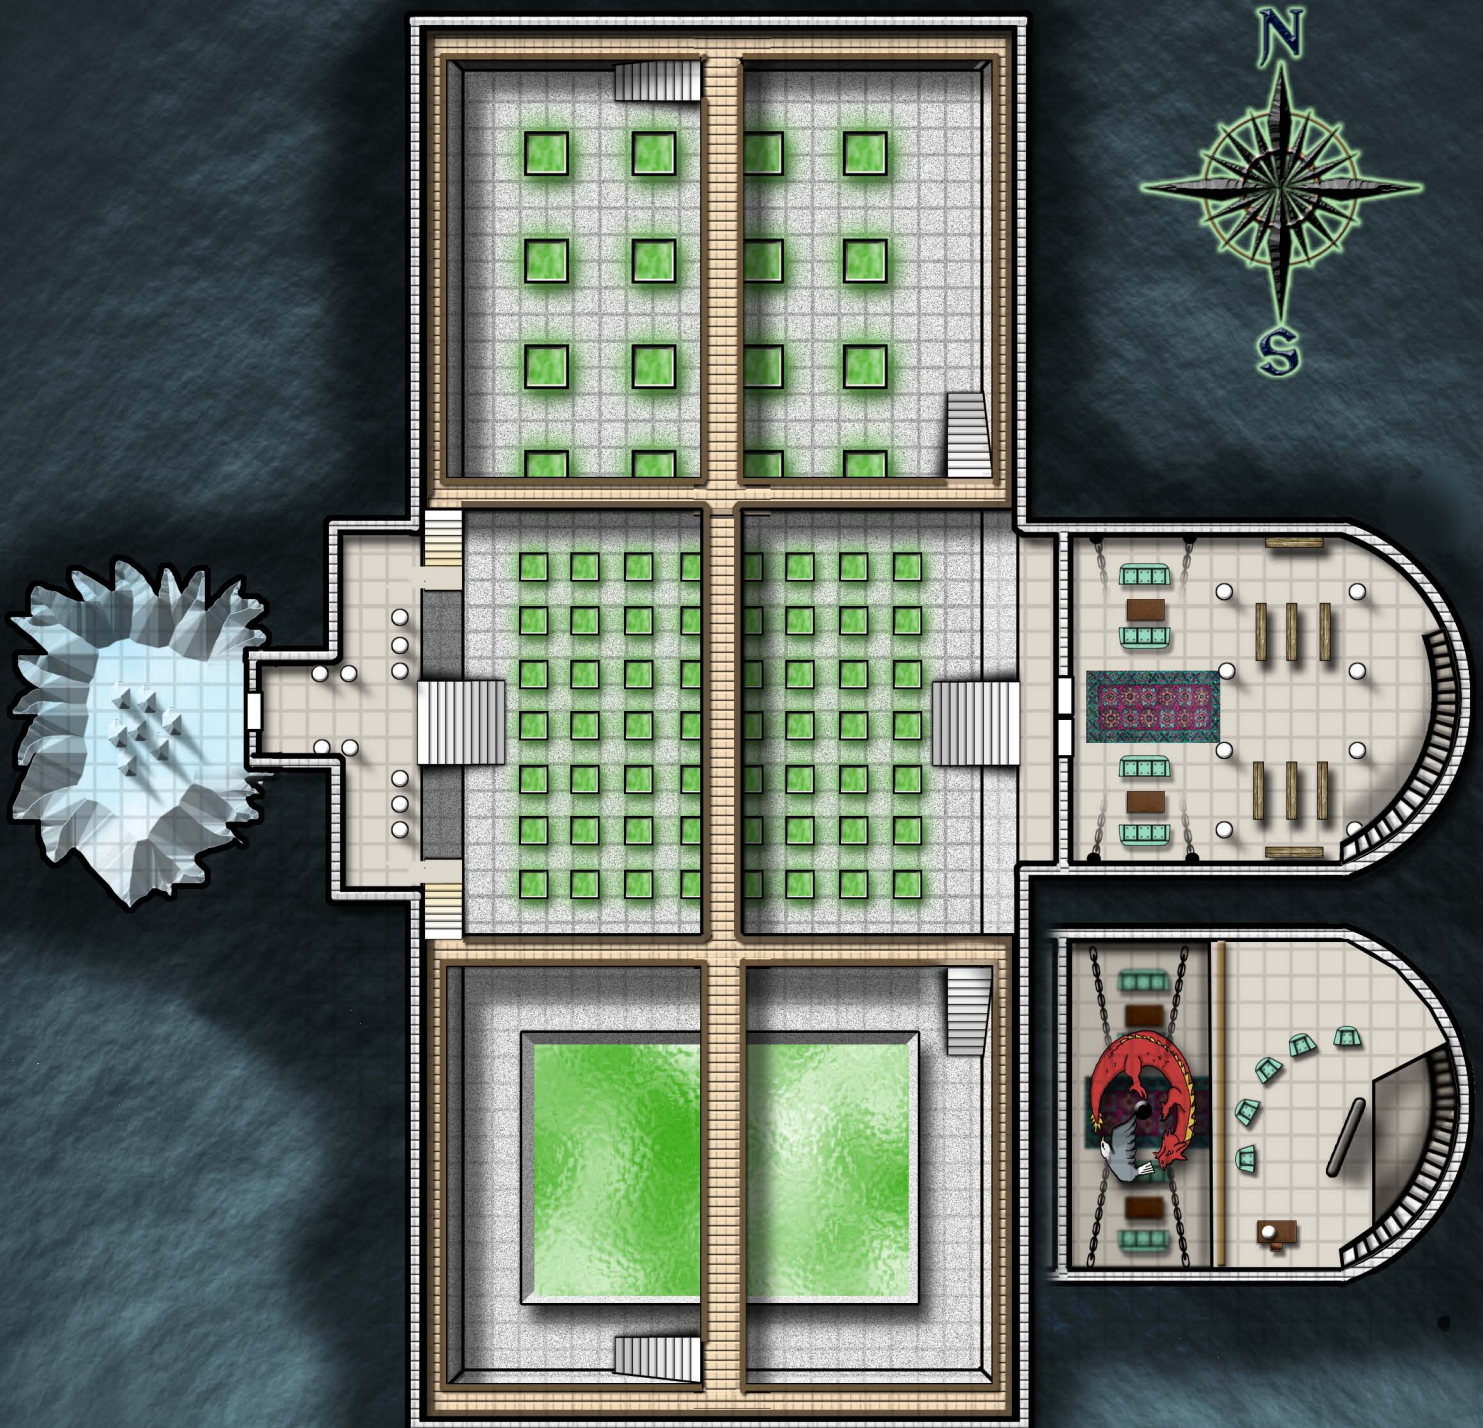

To Valley of Storms

Legend

- A. Wall and Garrison
- B. Fire shrine.
- C. Library.
- D. Neighborhoods.
- E. Peak's Shadow.
- F. Mountain shrine.
- G. River shrine.
- H. Farms.
- I. Wind Shrine.

0 ft. 700 ft.

Eresh and the Monastery of Two Winds

+200

Pilus's Laboratory

1 Square - 5 ft.

SCM